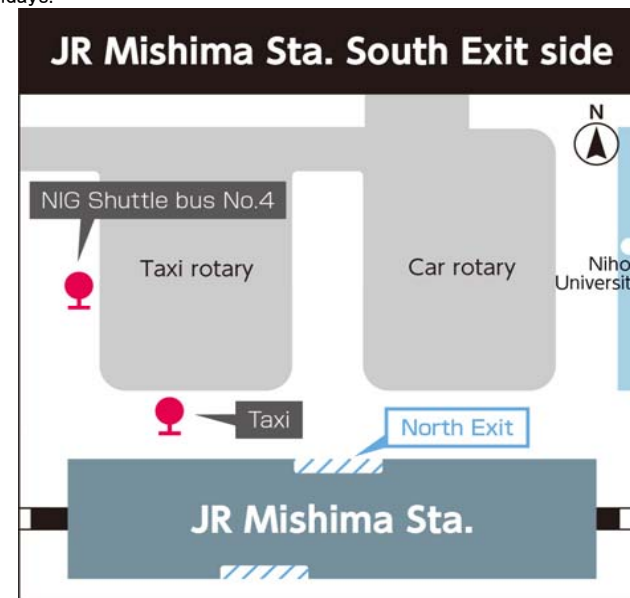

# Bus Timetables: From JR Mishima Station to NIG

2018.12.20改正 (東海バス) 2018.12.20~(TOKAI BUS)

2019.3.16改正 (JR東海) 2019.3.16~(JR TOKAI)

▲Does not run on Sundays and national holidays.

●Does not run on Saturdays, Sundays and national holidays.

JR Shinkansen Arrival Time at Mishima Station Weekdays		Final destination Bus stop TIME	NIG free shuttle bus North entrance	「柳郷地」行 To Yanagigochi South entrance (No.5)	「夏梅木」行 To Natsumegi South entrance (No.5)	「玉沢・社会保険病院」行 To Tamazawa・Social Insurance Hospital South entrance (No.5)
Down-Train	Up-Train		遺伝研正面玄関 NIG Main Entrance	遺伝研前 In front of NIG	遺伝研坂下 IDENKEN Sakashita	遺伝研坂下 IDENKEN Sakashita
			About 17min by BUS +0min to walk	About 20min by BUS +2min to walk	About 20min by BUS +10min to walk	About 20min by BUS +10min to walk
51	45	6	---	---	---	---
27,57	07,24,35	7	---	---	▲20	50
24,57	11,29	8	03,40	---	55	---
24, <b>u</b> 46,57	21,52, <b>u</b> 56	9	30	●20	55	5
24,57	24,52	10	05	---	---	●35
24, <b>u</b> 46,57	21,52, <b>u</b> 56	11	05	---	0	●35
24,57	24,52	12	05	0	---	---
24, <b>u</b> 46,57	21,53, <b>u</b> 56	13	---	---	0	35
24,57	24,52	14	05	---	0	---
24, <b>u</b> 46,57	21,52, <b>u</b> 56	15	05	0	---	35
24,57	24,52	16	---	---	0	35
24, <b>u</b> 46,57	21,52, <b>u</b> 56	17	03	▲20	0	35
24,57	24,52	18	05	40	▲0, 55	---
24,28, <b>u</b> 46,57	21,52, <b>u</b> 56	19	05	---	---	20
24,28,57	24,52	20	05	▲10	●50	---
24,51	21,52	21	05	---	---	---
13,40	21,44	22	---	---	---	---
01,39	22	23	---	---	---	---