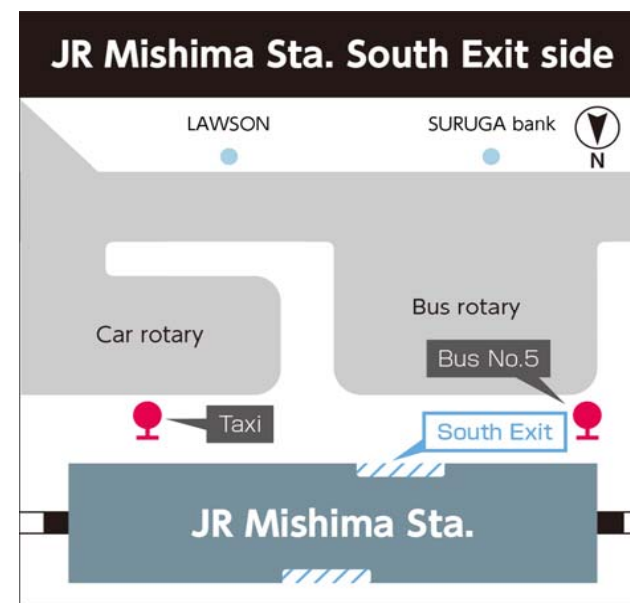

# Bus Timetables: From JR Mishima Station to NIG

2018.12.20改正 (東海バス) 2018.12.20~(TOKAI BUS)

2019.3.16改正 (JR東海) 2019.3.16~(JR TOKAI)

▲Does not run on Sundays and national holidays.

●Does not run on Saturdays, Sundays and national holidays.

JR Shinkansen Arrival Time at Mishima Station Weekdays		Final destination Bus stop TIME	NIG free shuttle bus North entrance	「柳郷地」行 To Yanagigochi South entrance (No.5)	「夏梅木」行 To Natsumegi South entrance (No.5)	「玉沢・社会保険病院」行 To Tamazawa・Social Insurance Hospital South entrance (No.5)
Down-Train	Up-Train		遺伝研正面玄関 NIG Main Entrance	遺伝研前 In front of NIG	遺伝研坂下 IDENKEN Sakashita	遺伝研坂下 IDENKEN Sakashita
			About 17min by BUS +0min to walk	About 20min by BUS +2min to walk	About 20min by BUS +10min to walk	About 20min by BUS +10min to walk
51	45	6	---	---	---	---
27,57	07,24,35	7	---	---	▲20	50
24,57	11,29	8	03,40	---	55	---
24, <b>u</b> 46,57	21,52, <b>u</b> 56	9	30	●20	55	5
24,57	24,52	10	05	---	---	●35
24, <b>u</b> 46,57	21,52, <b>u</b> 56	11	05	---	0	●35
24,57	24,52	12	05	0	---	---
24, <b>u</b> 46,57	21,53, <b>u</b> 56	13	---	---	0	35
24,57	24,52	14	05	---	0	---
24, <b>u</b> 46,57	21,52, <b>u</b> 56	15	05	0	---	35
24,57	24,52	16	---	---	0	35
24, <b>u</b> 46,57	21,52, <b>u</b> 56	17	03	▲20	0	35
24,57	24,52	18	05	40	▲0, 55	---
24,28, <b>u</b> 46,57	21,52, <b>u</b> 56	19	05	---	---	20
24,28,57	24,52	20	05	▲10	●50	---
24,51	21,52	21	05	---	---	---
13,40	21,44	22	---	---	---	---
01,39	22	23	---	---	---	---